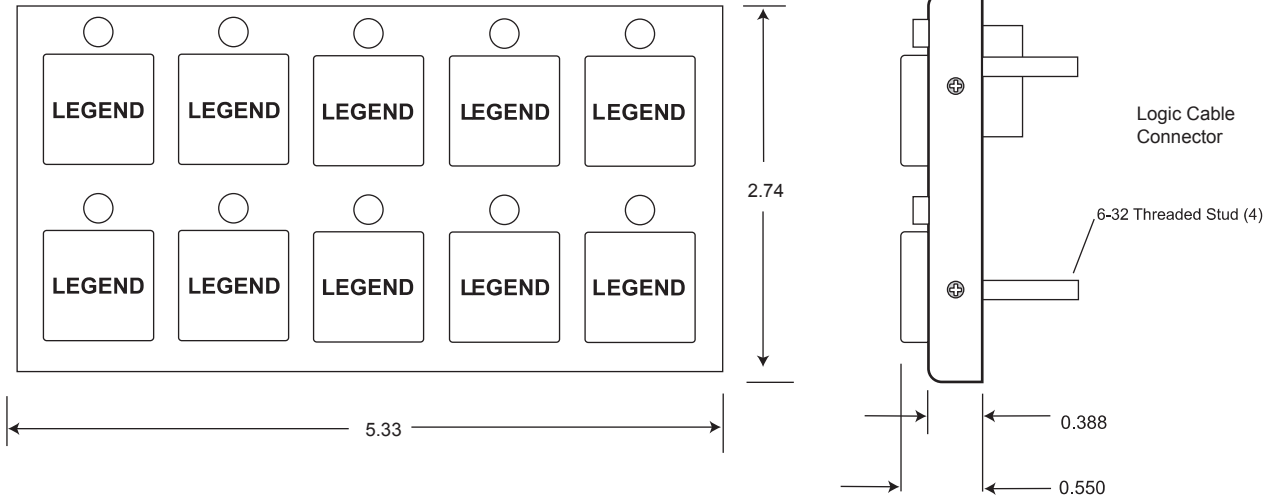

VCMS Mechanical Layout VCMS-SM10 Switch Module

Mounting Cutout Template

Not to scale