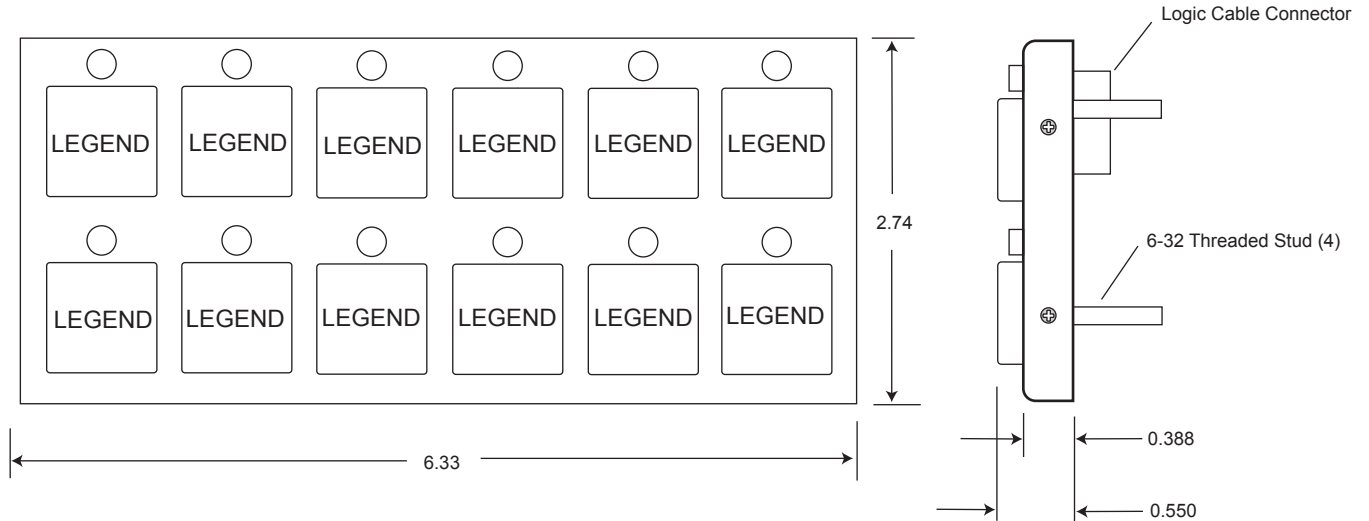

## Model SM-12 12-Position Switch Module

### Mounting Cutout Template

Not to scale.