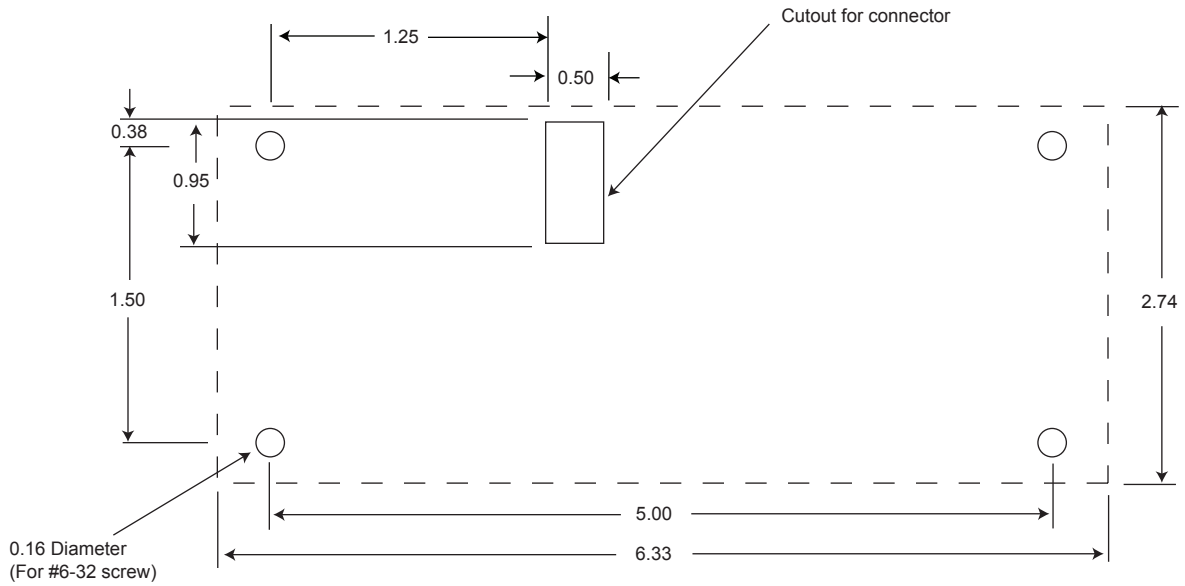

## Model SM-12 12-Position Switch Module

### Mounting Cutout Template

Not to scale.