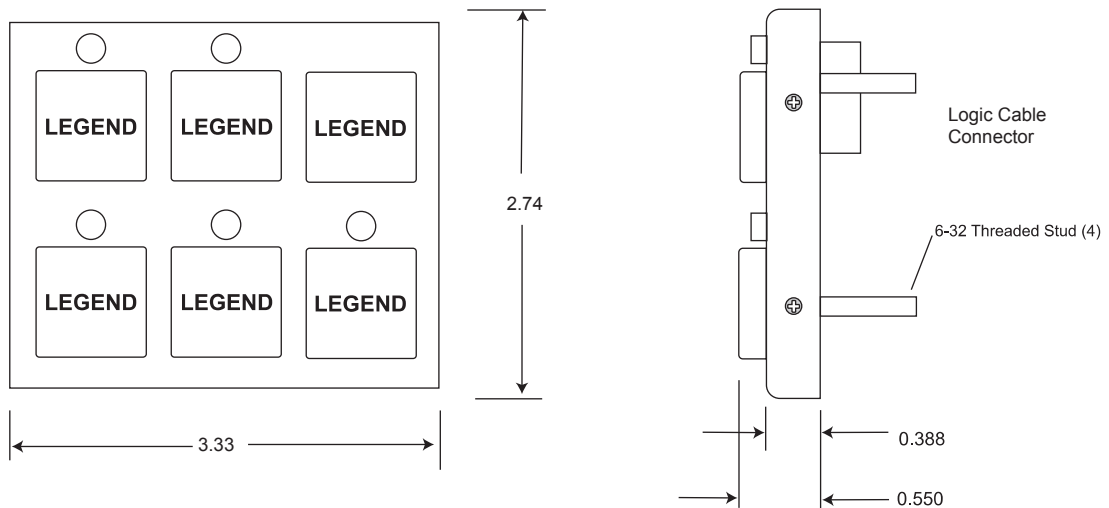

VCMS Mechanical Layout VCMS-SM6 Switch Module

Mounting Cutout Detail

Not to scale